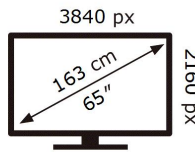

ENERGY

SAMSUNG

UE65TU7070U

137 kWh/1000h

ABCDEF **G**

180 kWh/1000h

2019/2013