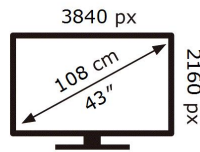

ENERGY

SAMSUNG

UE43TU7100W

83 kWh/1000h

ABCDEF **G**

120 kWh/1000h

2019/2013