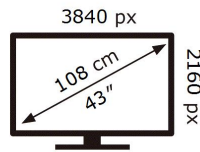

**ENERGY**

SAMSUNG

UE43TU8000W

**84** kWh/1000h

ABCDEF **G**

**HDR**

**108** kWh/1000h

2019/2013