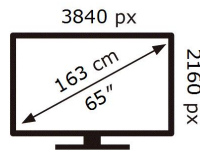

ENERGY

SAMSUNG

QE65Q70TAL

139 kWh/1000h

ABCDEF **G**

170 kWh/1000h

2019/2013