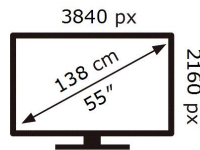

ENERGY

SAMSUNG

QE55Q60TAS

103 kWh/1000h

ABCDEF **G**

113 kWh/1000h

2019/2013