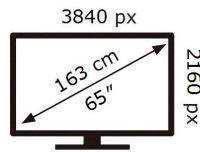

ENERGY

SAMSUNG

UE65TU8000W

137 kWh/1000h

ABCDEF **G**

175 kWh/1000h

2019/2013