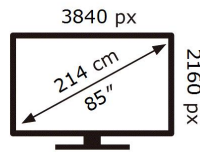

ENERGY

SAMSUNG

QE85Q60TAS

206 kWh/1000h

ABCDEF **G**

210 kWh/1000h

2019/2013