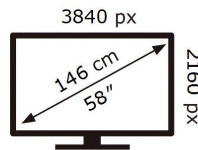

ENERGY

SAMSUNG

QE58Q60TAS

113 kWh/1000h

ABCDEF **G**

133 kWh/1000h

2019/2013