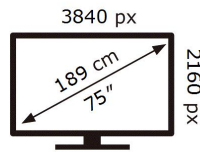

ENERGY

SAMSUNG

QE75Q60TAS

172 kWh/1000h

ABCDEF **G**

190 kWh/1000h

2019/2013