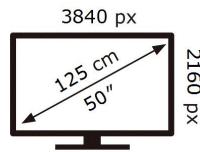

ENERGY

SAMSUNG

QE50Q60TAS

87 kWh/1000h

ABCDEF **G**

97 kWh/1000h

2019/2013