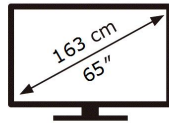

ENERGY

SAMSUNG

QE65Q80TAL

255 kWh/1000h

ABCDEF **G**

260 kWh/1000h

3840 px

2160 px