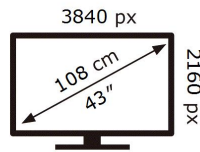

ENERGY

SAMSUNG

QE43LS01TAS

67 kWh/1000h

ABCDEF **G**

95 kWh/1000h

2019/2013