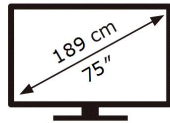

ENERGY

SAMSUNG

QE75Q900TSL

466 kWh/1000h

ABCDEF **G**

488 kWh/1000h

7680 px

4320 px