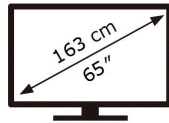

ENERGY

SAMSUNG

QE65LS03TAS

151 kWh/1000h

ABCDEF **G**

180 kWh/1000h

3840 px

2160 px