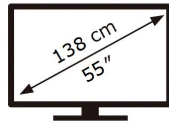

ENERGY

SAMSUNG

GQ55Q64TGU

103 kWh/1000h

ABCDEF **G**

113 kWh/1000h

3840 px

2160 px