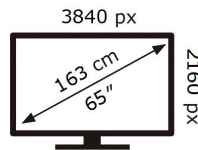

ENERGY

SAMSUNG

GU65TU8079U

137 kWh/1000h

ABCDEF **G**

175 kWh/1000h

2019/2013