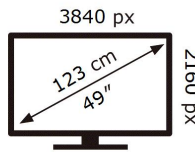

ENERGY

SAMSUNG

GQ49Q87TGT

148 kWh/1000h

ABCDEF **G**

180 kWh/1000h

2019/2013