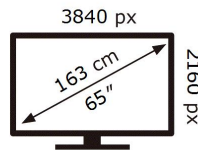

ENERGY

SAMSUNG

GQ65Q70TGT

139 kWh/1000h

ABCDEF **G**

170 kWh/1000h

2019/2013