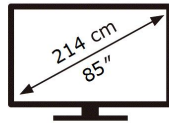

ENERGY

SAMSUNG

GQ85Q60TGU

206 kWh/1000h

ABCDEF **G**

210 kWh/1000h

3840 px

2160 px