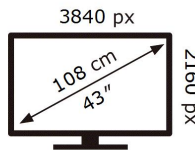

**ENERGY**

SAMSUNG

GQ43LS01TAU

**67** kWh/1000h

ABCDEF **G**

**95** kWh/1000h

2019/2013