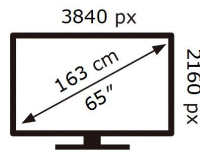

ENERGY

SAMSUNG

QE65Q75TAT

139 kWh/1000h

ABCDEF **G**

170 kWh/1000h

2019/2013