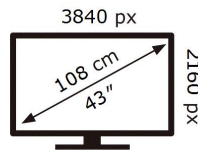

**ENERGY**

SAMSUNG

GU43TU7079U

**83** kWh/1000h

ABCDEF **G**

**120** kWh/1000h

2019/2013