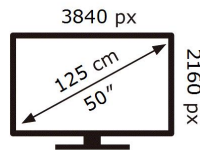

ENERGY

SAMSUNG

QE50Q67TAS

87 kWh/1000h

ABCDEF **G**

97 kWh/1000h

2019/2013