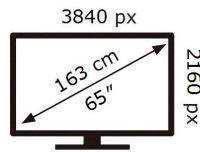

**ENERGY**

SAMSUNG

QE65Q77TAL

**139** kWh/1000h

ABCDEF **G**

**170** kWh/1000h

2019/2013