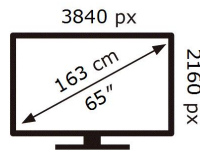

ENERGY

SAMSUNG

QE65Q65TAS

137 kWh/1000h

ABCDEF **G**

151 kWh/1000h

2019/2013