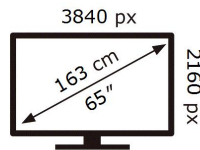

**ENERGY**

SAMSUNG

QE65Q75TAL

**139** kWh/1000h

ABCDEF **G**

**170** kWh/1000h

2019/2013