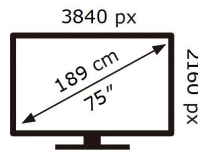

**ENERGY**

SAMSUNG

QE75LS03TAU

**220** kWh/1000h

ABCDEF **G**

**248** kWh/1000h

2019/2013