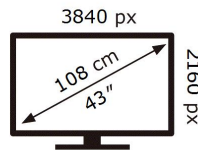

ENERGY

SAMSUNG

UE43TU8075U

84 kWh/1000h

ABCDEF **G**

108 kWh/1000h

2019/2013