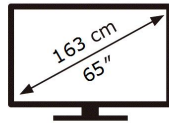

**ENERGY**

SAMSUNG

GQ65Q800TGT

**408** kWh/1000h

ABCDEF **G**

**430** kWh/1000h

7680 px

4320 px