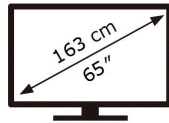

ENERGY

SAMSUNG

GQ65Q67TGU

137 kWh/1000h

ABCDEF **G**

151 kWh/1000h

3840 px

2160 px