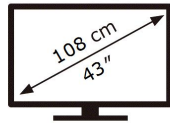

**ENERGY**

SAMSUNG

QE43LS03TAU

**98** kWh/1000h

ABCDEF **G**

**112** kWh/1000h

3840 px

2160 px