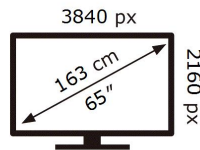

**ENERGY**

SAMSUNG

GQ65Q64TGU

**137** kWh/1000h

ABCDEF **G**

**151** kWh/1000h

2019/2013