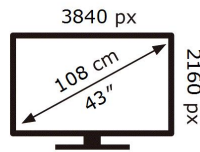

ENERGY

SAMSUNG

UE43TU7172U

83 kWh/1000h

ABCDEF **G**

120 kWh/1000h

2019/2013