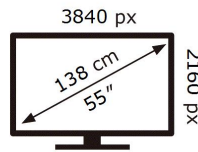

ENERGY

SAMSUNG

GQ55LST7TAU

304 kWh/1000h

ABCDEF **G**

350 kWh/1000h

2019/2013