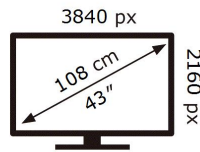

**ENERGY**

SAMSUNG

UE43TU7105K

**83** kWh/1000h

ABCDEF **G**

**120** kWh/1000h

2019/2013