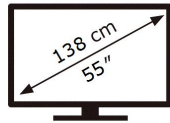

ENERGY

SAMSUNG

GQ55Q60TGU

103 kWh/1000h

ABCDEF **G**

113 kWh/1000h

3840 px

2160 px