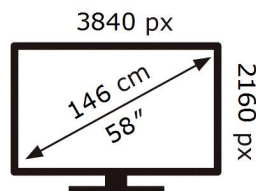

ENERG

SAMSUNG

UE58TU7170U

112 kWh/1000h

ABCDEF **G**

160 kWh/1000h

2019/2013