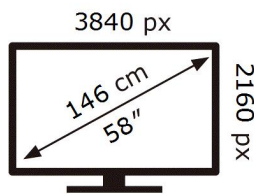

ENERG 

SAMSUNG

UE58TU6905K

113 kWh/1000h

ABCDEF **G**

HDR

154 kWh/1000h

2019/2013