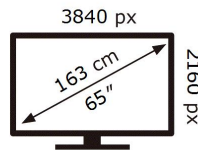

ENERGY

SAMSUNG

QE65QN85AAT

101 kWh/1000h

ABCDEF **G**

193 kWh/1000h

2019/2013