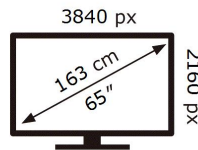

ENERGY

SAMSUNG

QE65Q70AAT

101 kWh/1000h

ABCDEF **G**

202 kWh/1000h

2019/2013