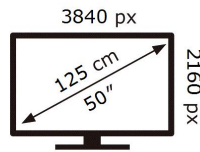

ENERGY

SAMSUNG

UE50AU7170U

87 kWh/1000h

ABCDEF **G**

120 kWh/1000h

2019/2013