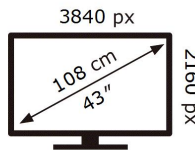

ENERGY

SAMSUNG

QE43Q65AAU

66 kWh/1000h

ABCDEF **G**

96 kWh/1000h

2019/2013