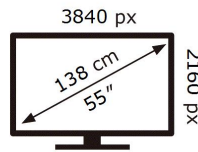

ENERGY

SAMSUNG

QE55QN85AAT

77 kWh/1000h

ABCDEF **G**

162 kWh/1000h

2019/2013