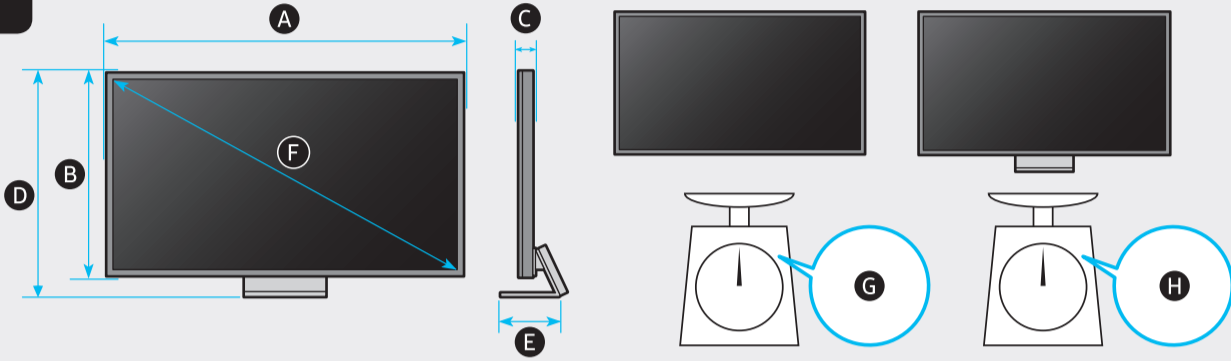

10

*: 0-9, A-Z

	A	B	C	D	E	F	G	H
75QN7**A	65.7 inches (1668.3 mm) (166.83 cm)	37.6 inches (955.6 mm) (95.56 cm)	0.7 inches (18.1 mm) (1.81 cm)	40.3 inches (1022.9 mm) (102.29 cm)	12.6 inches (320.5 mm) (32.05 cm)	74.5 inches (189 cm)	70.8 lbs (32.1 kg)	93.0 lbs (42.2 kg)
75QN8**A	65.7 inches (1668.3 mm) (166.83 cm)	37.6 inches (955.6 mm) (95.56 cm)	0.7 inches (17.2 mm) (1.72 cm)	40.3 inches (1022.9 mm) (102.29 cm)	12.6 inches (320.5 mm) (32.05 cm)	74.5 inches (189 cm)	70.8 lbs (32.1 kg)	93.0 lbs (42.2 kg)
85QN8**A	74.5 inches (1893.4 mm) (189.34 cm)	42.6 inches (1083.0 mm) (108.30 cm)	0.7 inches (17.4 mm) (1.74 cm)	45.1 inches (1145.8 mm) (114.58 cm)	13.5 inches (343.7 mm) (34.37 cm)	84.5 inches (214 cm)	95.5 lbs (43.3 kg)	119.7 lbs (54.3 kg)
75QN9**A	65.1 inches (1654.8 mm) (165.48 cm)	37.2 inches (945.6 mm) (94.56 cm)	0.6 inches (15.4 mm) (1.54 cm)	40.0 inches (1016.6 mm) (101.66 cm)	12.6 inches (320.5 mm) (32.05 cm)	74.5 inches (189 cm)	68.3 lbs (31.0 kg)	90.4 lbs (41.0 kg)
85QN9**A	73.9 inches (1876.6 mm) (187.66 cm)	42.2 inches (1071.5 mm) (107.15 cm)	0.6 inches (15.4 mm) (1.54 cm)	45.1 inches (1144.8 mm) (114.48 cm)	13.5 inches (343.7 mm) (34.37 cm)	84.5 inches (214 cm)	95.0 lbs (43.1 kg)	119.3 lbs (54.1 kg)

*: 0-9, A-Z

	VESA A x B (mm)	C (mm)	D x 4
75QN7**A	400 x 400	5-6	M8
75QN8**A	400 x 400		
85QN8**A	600 x 400		
75QN9**A	400 x 400		
85QN9**A	600 x 400		

SAMSUNG

QUICK SETUP GUIDE
 GUIDE D'INSTALLATION RAPIDE
 GUÍA RÁPIDA DE CONFIGURACIÓN
 GUIA RÁPIDO DE INSTALAÇÃO
 KURZANLEITUNG ZUR KONFIGURATION
 GUIDA DI INSTALLAZIONE RAPIDA