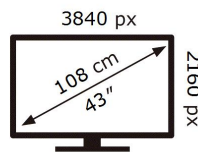

ENERGY

SAMSUNG

QE43LS05TCU

67 kWh/1000h

ABCDEF **G**

97 kWh/1000h

2019/2013