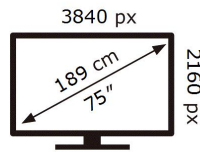

**ENERGY**

SAMSUNG

QE75QN85AAT

**106** kWh/1000h

ABCDEF **G**

**224** kWh/1000h

2019/2013