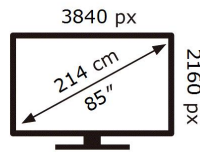

**ENERGY**

SAMSUNG

QE85Q60AAU

**141** kWh/1000h

ABCDEF **G**

**244** kWh/1000h

2019/2013