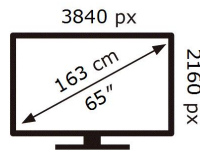

ENERGY

SAMSUNG

GQ65QN95AAT

123 kWh/1000h

ABCDEF **G**

242 kWh/1000h

2019/2013