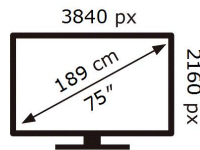

ENERGY

SAMSUNG

GQ75QN85AAT

106 kWh/1000h

ABCDEF **G**

224 kWh/1000h

2019/2013