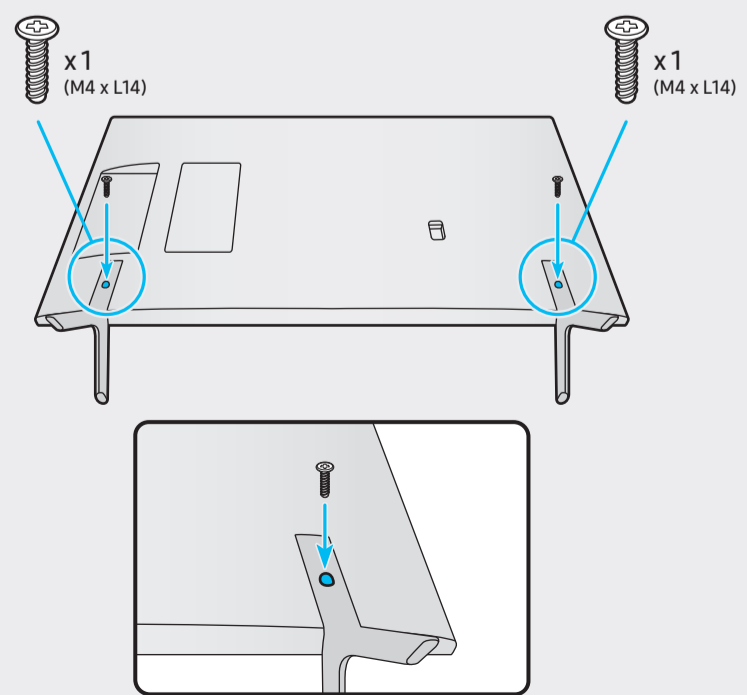

# QUICK SETUP GUIDE

BN68-11729E-00

		USB ↔
		Ⓞ ↗
		HDMI (eARC)
		HDMI
		LAN
		ANTENNA

1

2

3

4