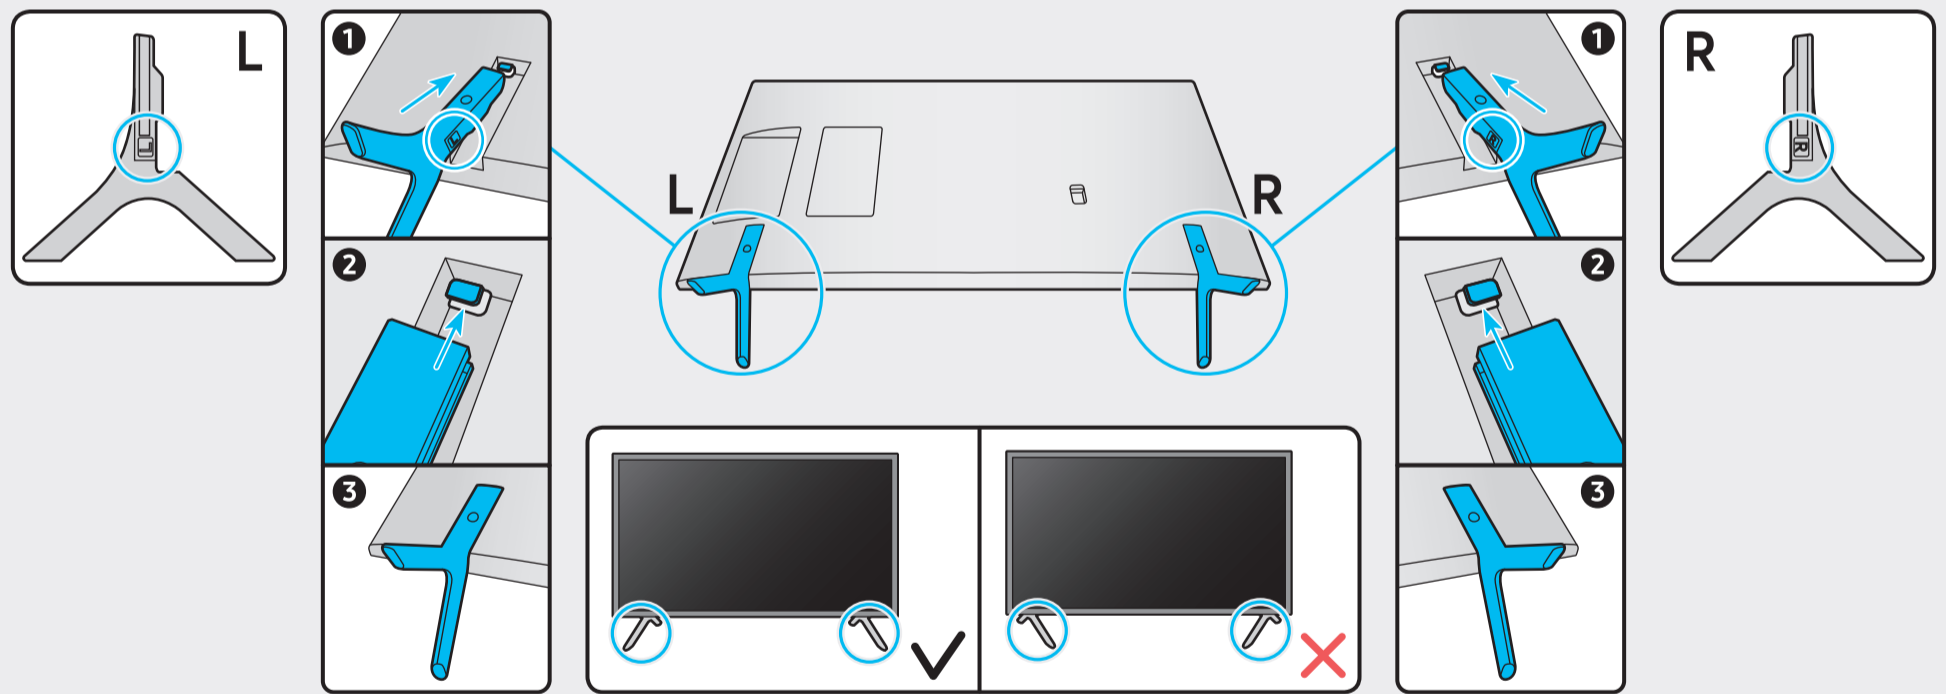

# QUICK SETUP GUIDE

BN68-11729E-00

		USB ↔
		Ⓞ ↗
		HDMI (eARC)
		HDMI
		LAN
		ANTENNA

1

2

3

4