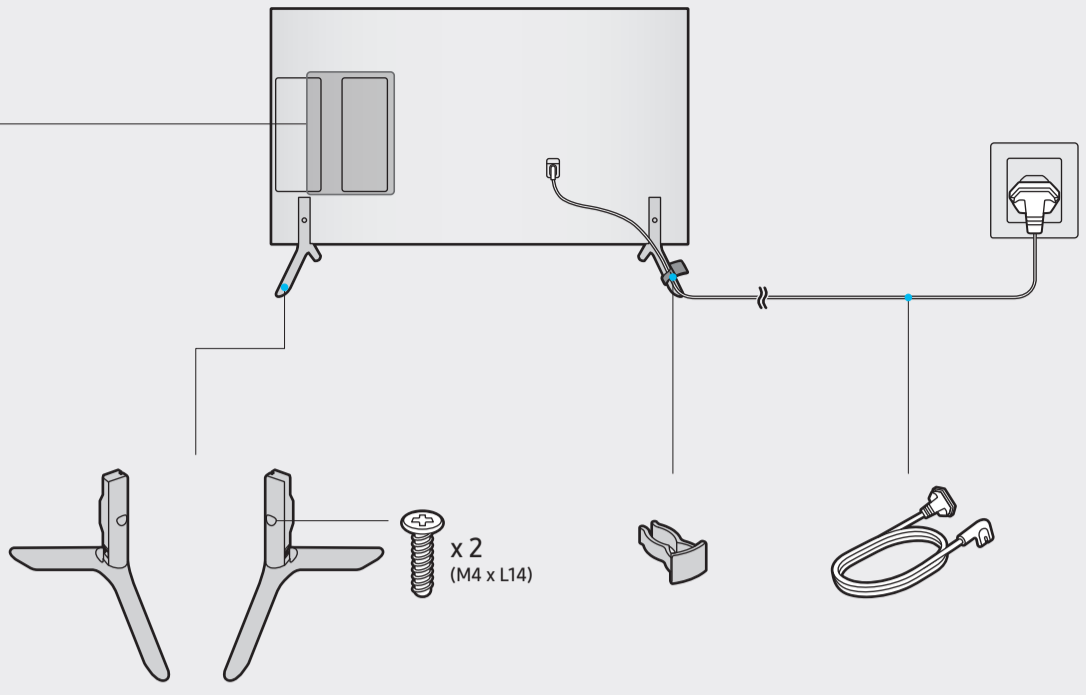

# QUICK SETUP GUIDE

BN68-11729E-00

		USB ↔
		Ⓞ ↗
		HDMI (eARC)
		HDMI
		LAN
		ANTENNA

1

2

3

4