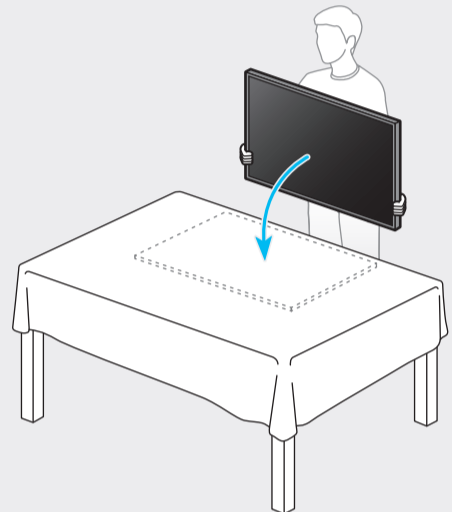

# QUICK SETUP GUIDE

BN68-11729E-00

		USB ↔
		Ⓞ ↗
		HDMI (eARC)
		HDMI
		LAN
		ANTENNA

1

2

3

4